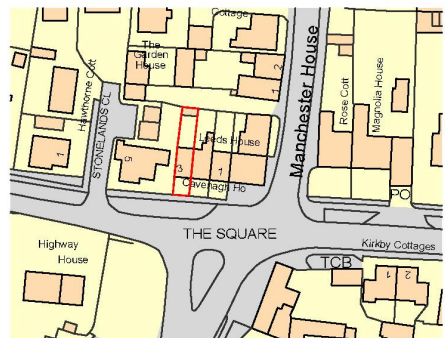

Ordnance Survey, (c) Crown Copyright 2021. All rights reserved. Licence number 100022432

Vincent & Brown
Sudbury, Suffolk
01473 709666
vincent@vincentandbrown.com

Project:
3 West End Road
Sheriff Hutton

Drawn by:
SITE Location Plan

Scale:
1:250 @ A4

SITE LOCATION PLAN